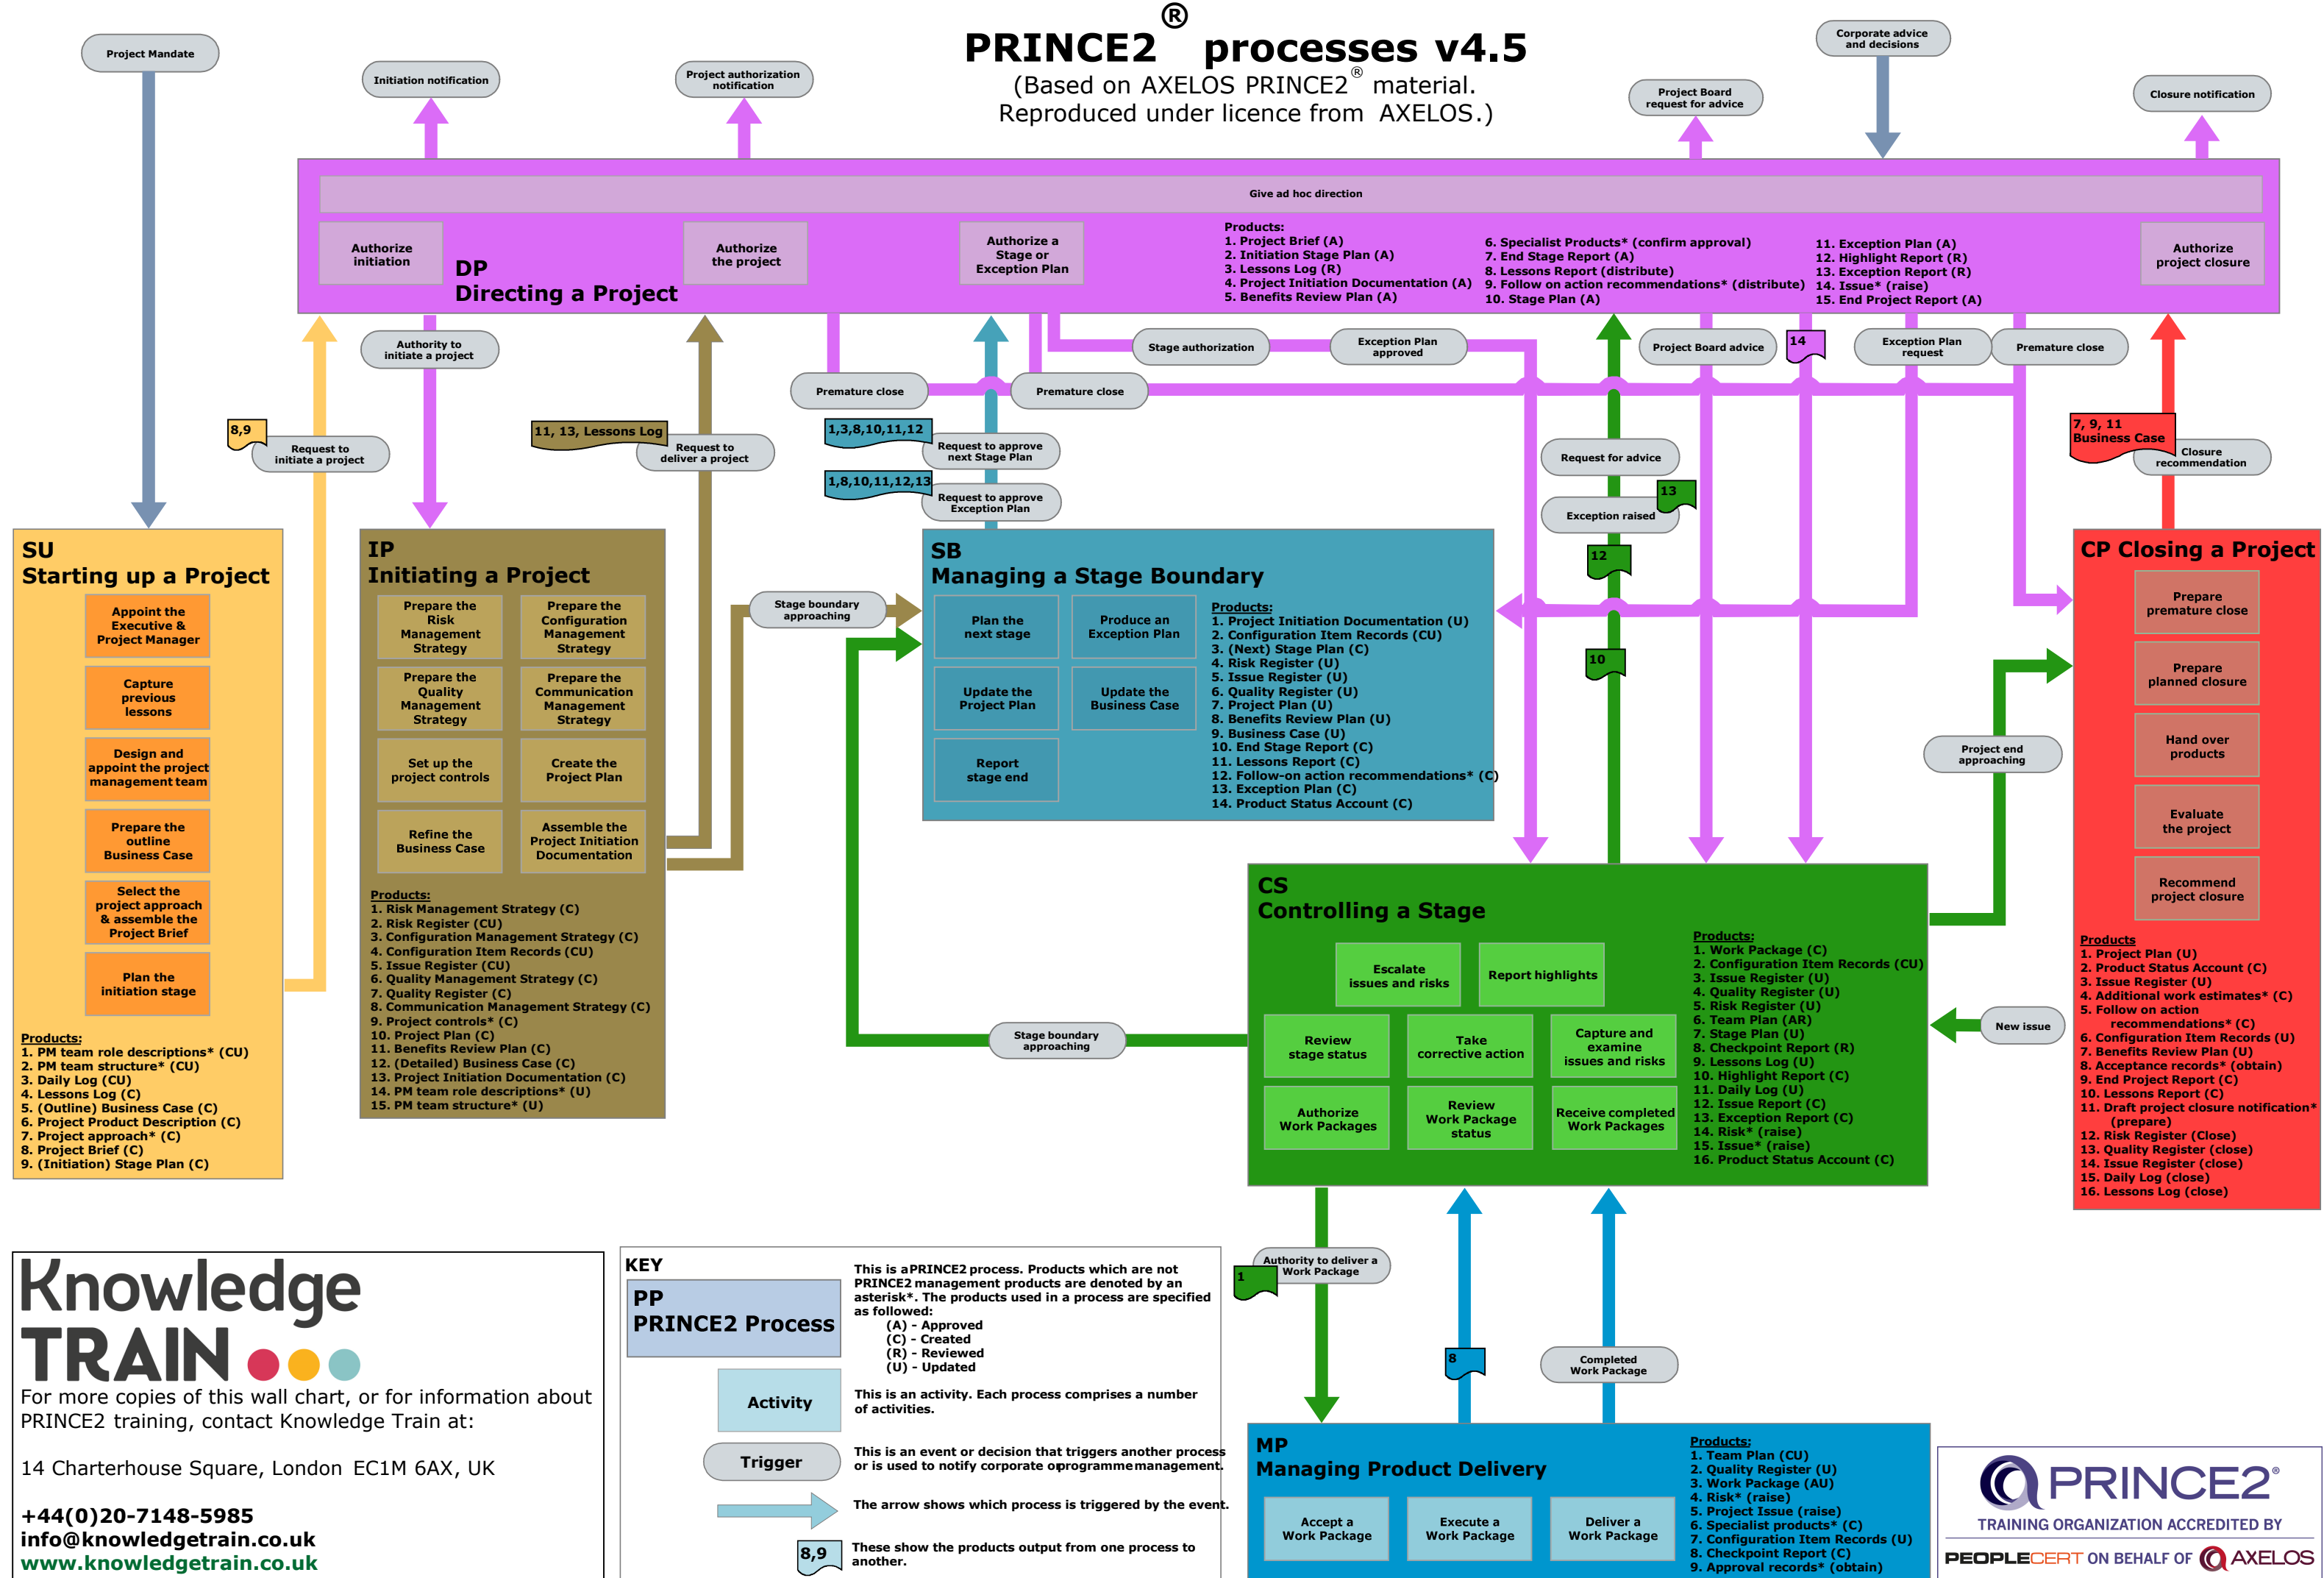

# PRINCE2<sup>®</sup> processes v4.5

(Based on AXELOS PRINCE2<sup>®</sup> material.  
Reproduced under licence from AXELOS.)

**Knowledge TRAIN**

For more copies of this wall chart, or for information about PRINCE2 training, contact Knowledge Train at:

14 Charterhouse Square, London EC1M 6AX, UK

+44(0)20-7148-5985  
info@knowledgetrain.co.uk  
www.knowledgetrain.co.uk

**PRINCE2<sup>®</sup>**  
TRAINING ORGANIZATION ACCREDITED BY  
**PEOPLECERT** ON BEHALF OF **AXELOS**